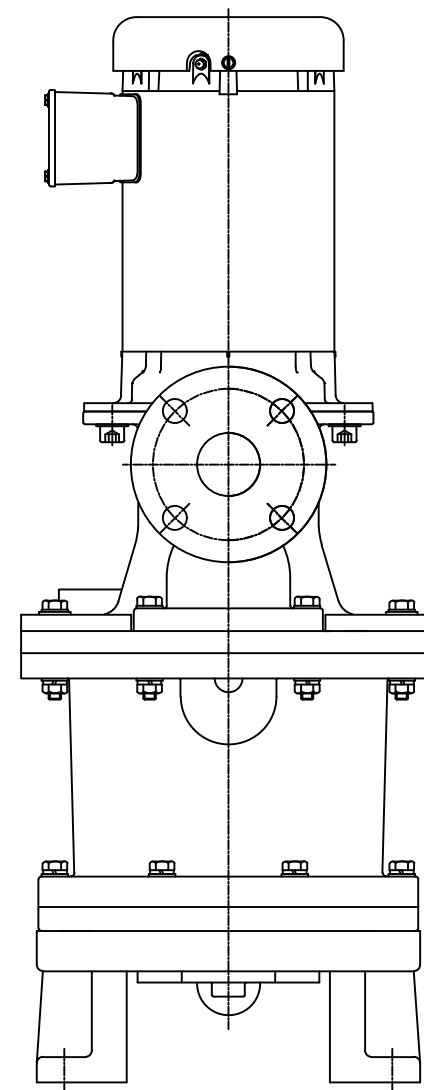

改定 REV.	日付 DATE	改定内容 DESCRIPTION	承認 APP'D BY	検図 CK'D BY	設計 BY
△					

Unit=Inch(mm)

TITLE	SEALLESS SELF-PRIMING PUMP			ADAPTATION MODEL
MODEL	YD-5003NSF1-CP-D -MJ			
APPROVED BY	CHECKED BY	DRAWN BY	DRAWN DATE	
SAKAMOTO	OHTAKA	MORI	2018.03.09	
Dwg. No.	DM-31234-0			SCALE
				N.T.S
World Chemical Co.,Ltd.				