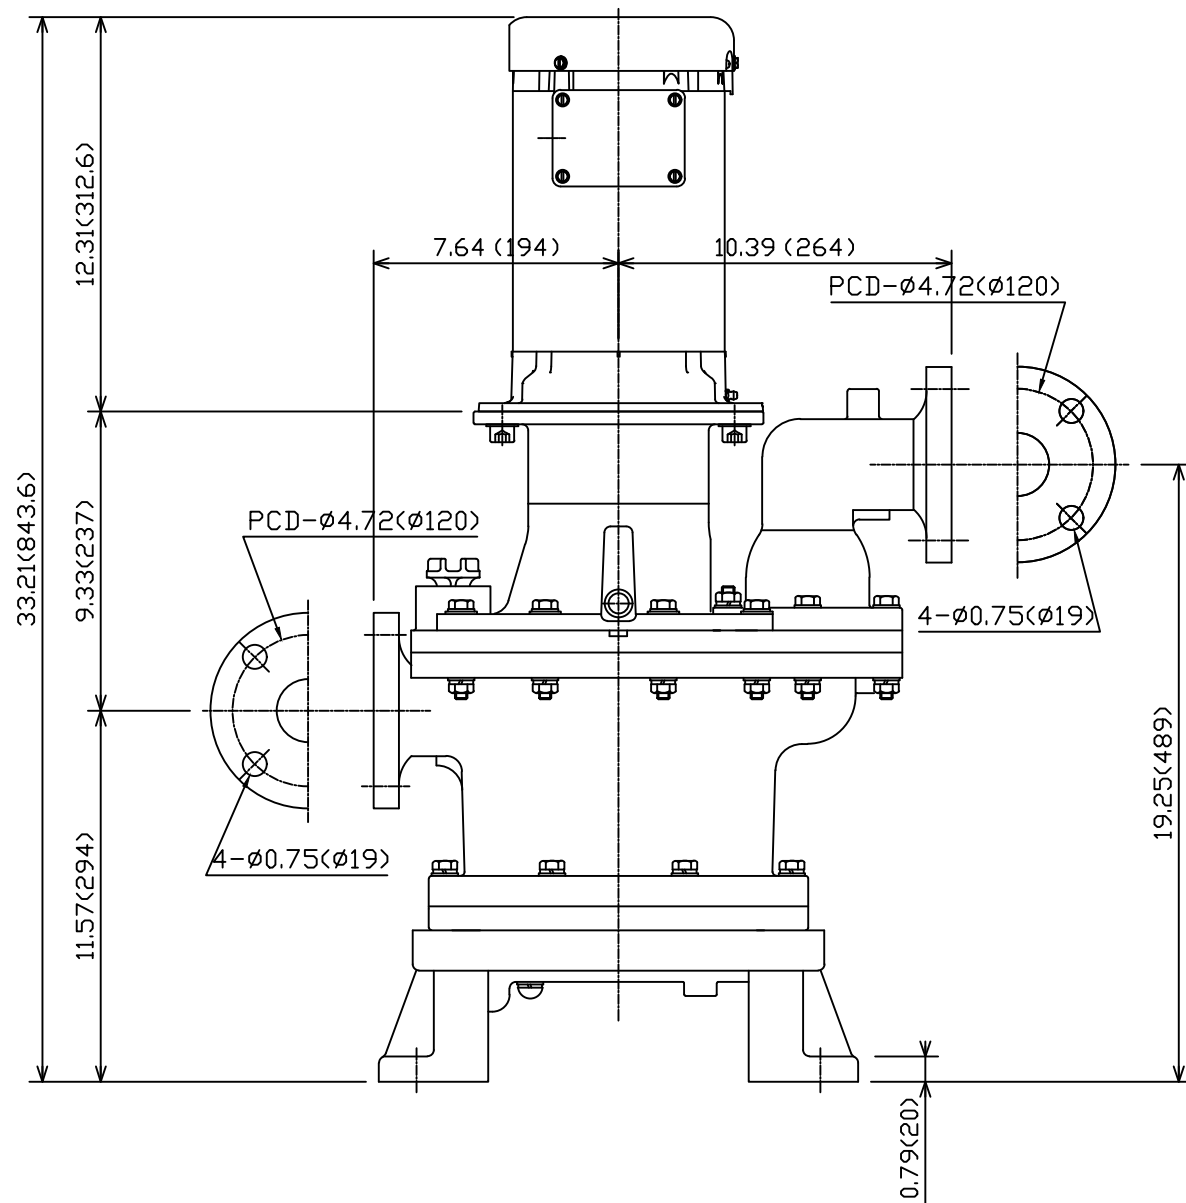

改定 REV.	日付 DATE	改定内容 DESCRIPTION	承認 APP'D BY	検図 CK'D BY	設計 BY
△					

Unit=Inch(mm)

TITLE	SEALLESS SELF-PRIMING PUMP			ADAPTATION MODEL
MODEL	YD-5003NSF1-CP-D -MJ			
APPROVED BY	CHECKED BY	DRAWN BY	DRAWN DATE	
SAKAMOTO	OHTAKA	MORI	2018.03.09	
Dwg. No.	DM-31234-0			SCALE
				N.T.S
World Chemical Co.,Ltd.				