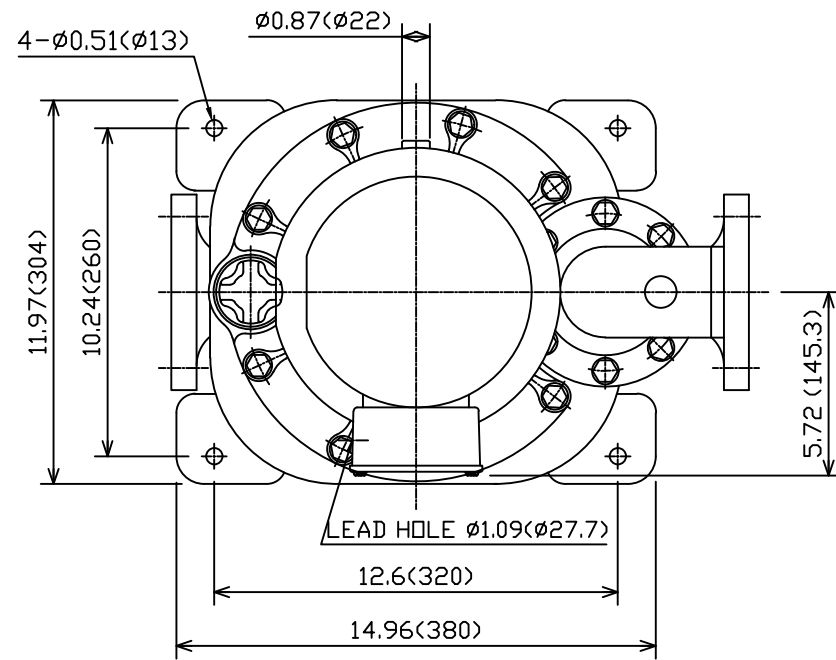

改定 REV.	日付 DATE	改定内容 DESCRIPTION	承認 APP'D BY	検図 CK'D BY	設計 BY
△					

Unit=Inch(mm)

TITLE	SEALLESS SELF-PRIMING PUMP			ADAPTATION MODEL
MODEL	YD-5003NSF1-CP-D -MJ			
APPROVED BY	CHECKED BY	DRAWN BY	DRAWN DATE	
SAKAMOTO	OHTAKA	MORI	2018.03.09	
Dwg. No.	DM-31234-0			SCALE
				N.T.S
World Chemical Co.,Ltd.				