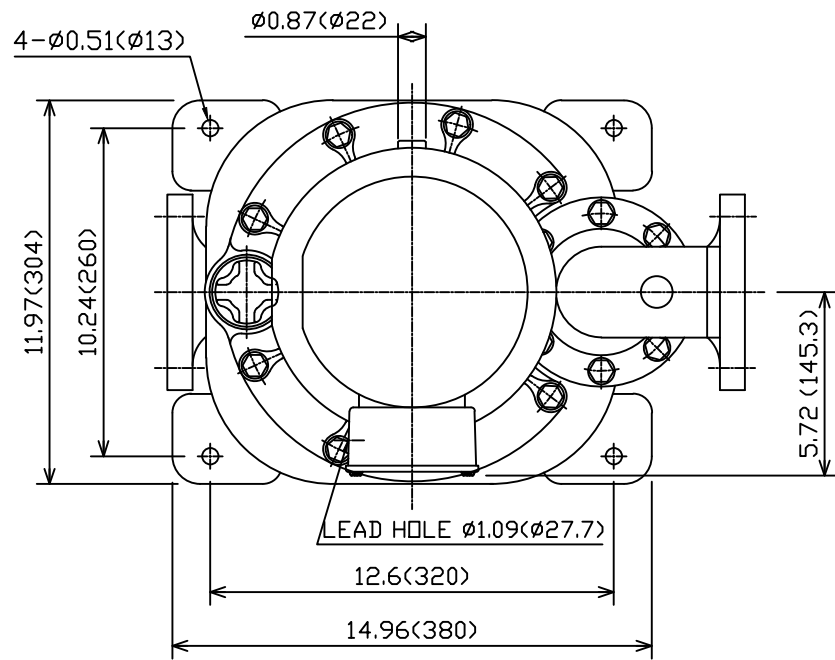

改定 REV.	日付 DATE	改定内容 DESCRIPTION	承認 APP'D BY	検閲 CK'D BY	設計 BY
△					

Unit=Inch(mm)

TITLE	SEALLESS SELF-PRIMING PUMP			ADAPTATION MODEL
MODEL	YD-5003NSF1-CP-D -MJ			
APPROVED BY	CHECKED BY	DRAWN BY	DRAWN DATE	
SAKAMOTO	OHTAKA	MORI	2018.03.09	
Dwg. No.	DM-31234-0			SCALE
				N.T.S
World Chemical Co.,Ltd.				