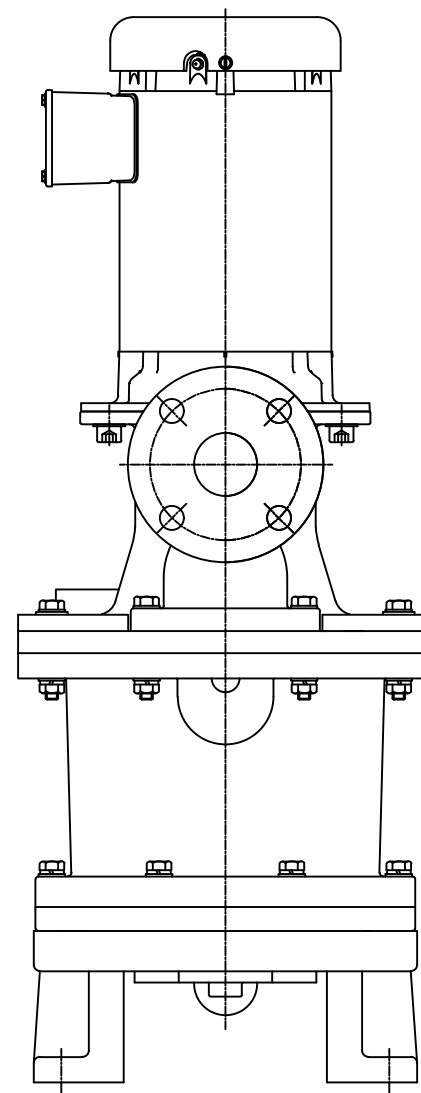

改定 REV.	日付 DATE	改定内容 DESCRIPTION	承認 APP'D BY	検閲 CK'D BY	設計 BY
△					

Unit=Inch(mm)

TITLE	SEALLESS SELF-PRIMING PUMP			ADAPTATION MODEL
MODEL	YD-5003NSF1-CP-D -MJ			
APPROVED BY	CHECKED BY	DRAWN BY	DRAWN DATE	
SAKAMOTO	OHTAKA	MORI	2018.03.09	
Dwg. No.	DM-31234-0			SCALE
				N.T.S
World Chemical Co.,Ltd.				