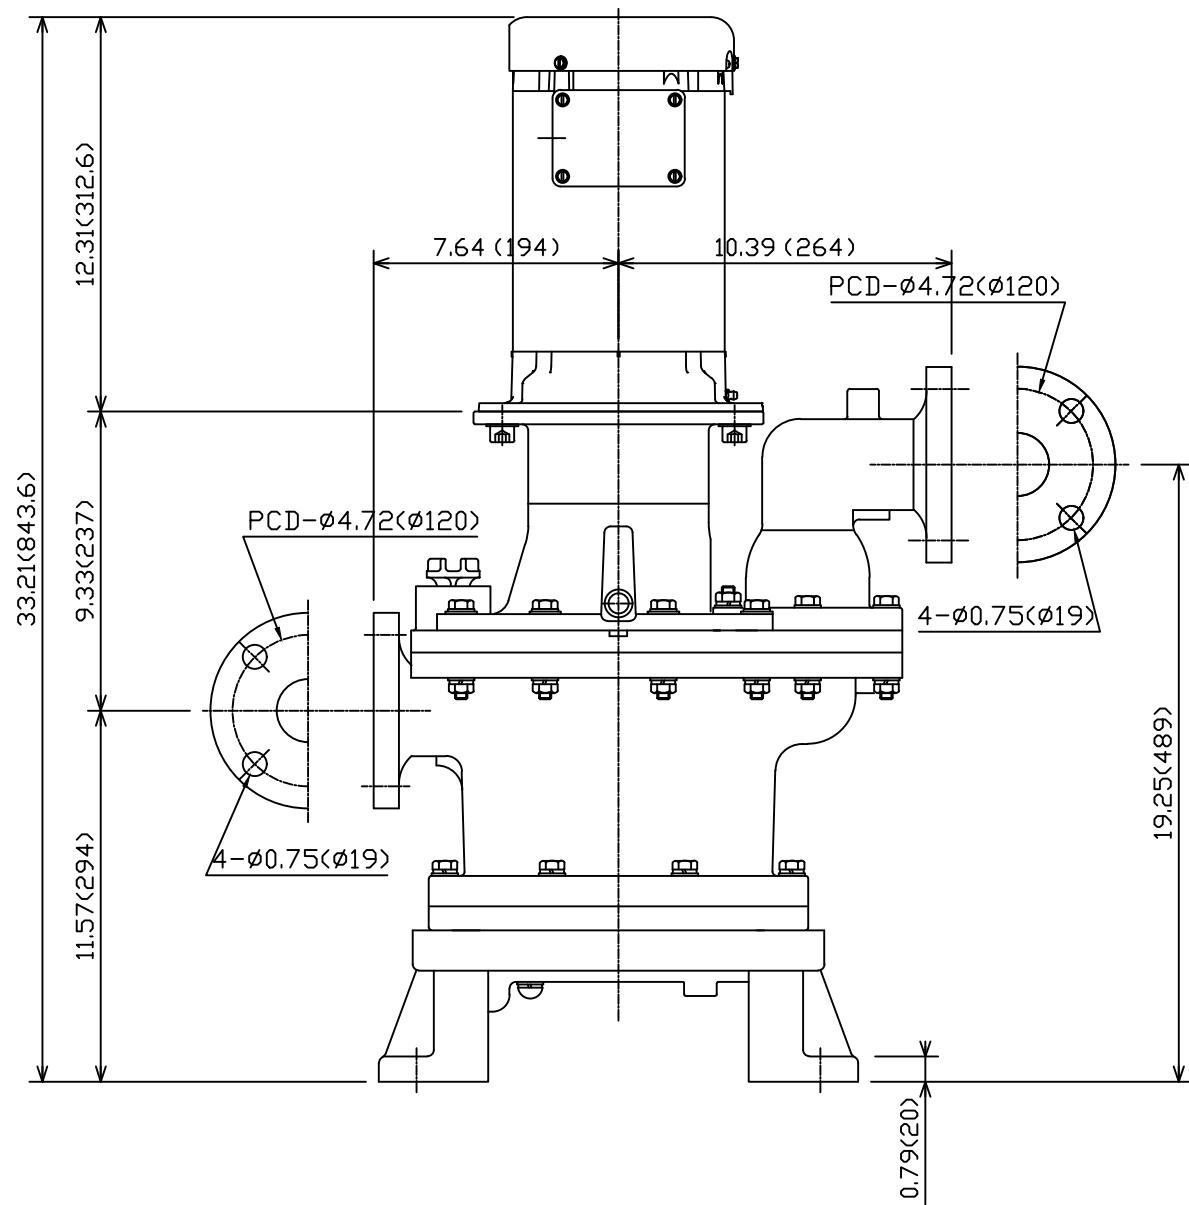

改定 REV.	日付 DATE	改定内容 DESCRIPTION	承認 APP'D BY	検閲 CK'D BY	設計 BY
△					

Unit=Inch(mm)

TITLE	SEALLESS SELF-PRIMING PUMP			ADAPTATION MODEL
MODEL	YD-5003NSF1-CP-D -MJ			
APPROVED BY	CHECKED BY	DRAWN BY	DRAWN DATE	
SAKAMOTO	OHTAKA	MORI	2018.03.09	
Dwg. No.	DM-31234-0			SCALE
				N.T.S
World Chemical Co.,Ltd.				